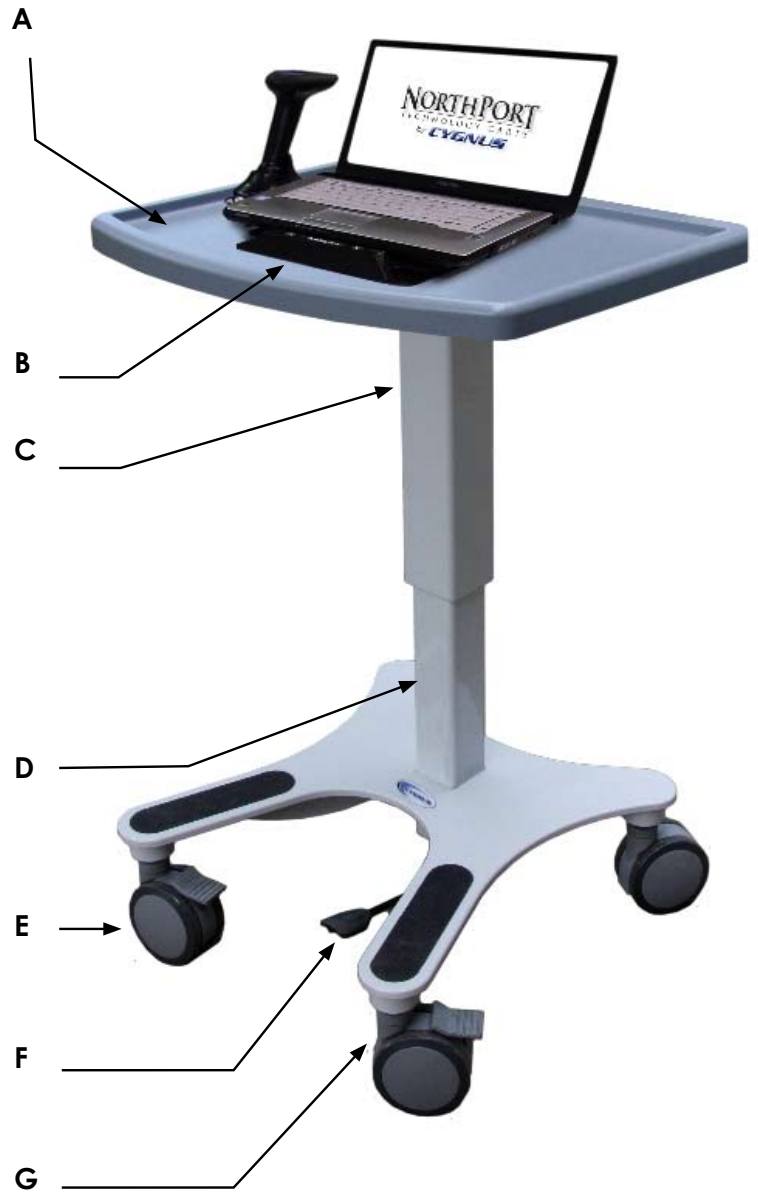

The LC1000 hospital computer cart & work stations offer convenient features such as the assisted height adjustment. This permits the user to position the keyboard at the perfect height for standing at the bedside or recording data while seated.

The LC1000 includes many standard features so you don't have to purchase extra options to get started.

LC1000 Economy Cart Highlights

- A** Large work surface
- B** AnchorPad laptop security
- C** Ergonomic design with assisted height adjustment
- D** Over 14 inches of vertical adjust, perfect for both standing or sitting.
- E** Dual ball bearing wheels for smooth, long lasting usage.
- F** Convenient foot pedal height adjustment
- G** Two locking casters.

Cage for power block
4' to 10' coiled power cord

Weight: 43 lbs (Without Laptop)

Power Block Cage

Cord Hook